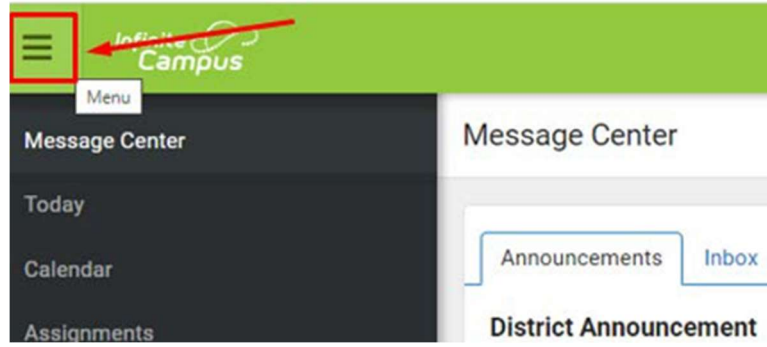

How to Access Student Schedule

1. Log into the Parent Portal site: <https://sis.clayton.k12.ga.us/campus/portal/clayton.jsp>
2. Click on Campus Parent or Campus Student

3. Enter your Parent Portal **Username** and **Password**.

4. Click the **Menu** button.

5. Click Schedule