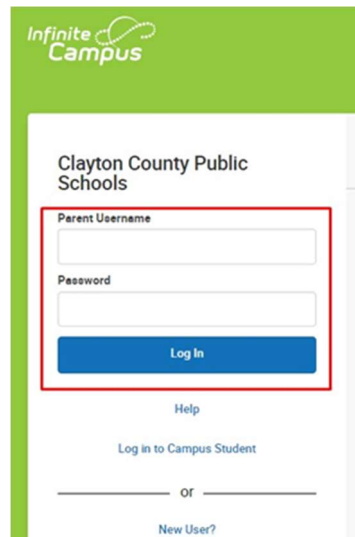

How to Access Student Schedule

1. Log into the Parent Portal site: <https://sis.clayton.k12.ga.us/campus/portal/clayton.jsp>
2. Click on Campus Parent or Campus Student

3. Enter your Parent Portal **Username** and **Password**.